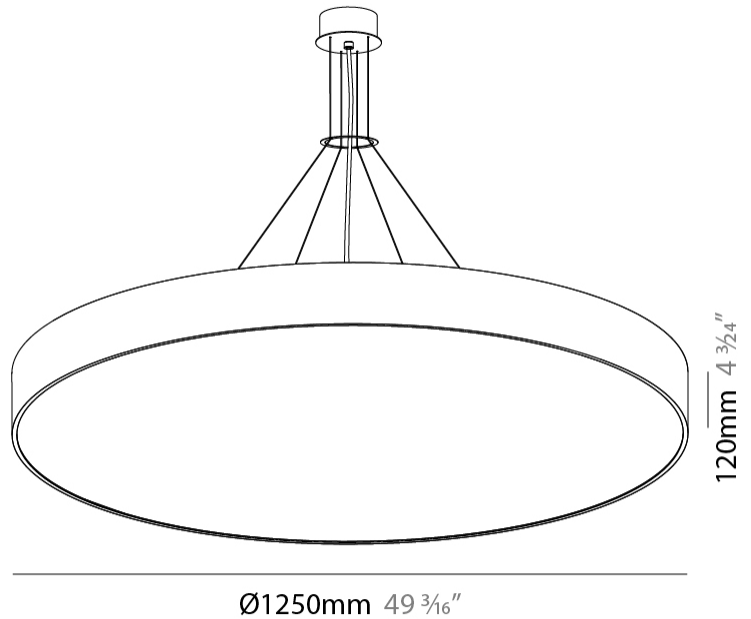

GENERAL

Series: Sign
Brand: Prolicht
Division: Architectural
Mounting Type: Suspension
Mounting Location: Ceiling
Subcategory: Pendant

PHYSICAL

Shape: Round
Diameter (mm): 1250
Diameter (in): 49 3/16
Height (mm): 120
Height (in): 4 3/4
Max. Overall Height (mm): 2120
Max. Overall Height (in): 83 7/16
Light Distribution: Direct
Weight (kg): 28.7
Weight (lbs): 63.27
Diffuser: PMMA - Opal
Fixture Finish: SSR / BKV / CWI / CRY / HAB / LAG / UFT / ITA / RUA / RUR / MIC / FTG / MYG / TWT / LOD / PUS / FRO / FUP / KIA / POP / BLS / SPG / MEY / GOH / GUM / CHC / COM / ABZ / JAG / OBR / MOS / ROR
Fixture Material: Extruded Aluminum / Steel
Cable Details: 2000mm or 6000mm Transparent Cable

ELECTRICAL

Lamp Type: LED (Zhaga Standard)
Input Wattage (W): 213.5
Total Output Wattage (W): 183
Dimming: Tri-Mode (Non-Dimming and Phase Dimming (120Vac only) and 0-10V Dimming)
Driver Included: Yes
Driver Location: Integrated
Driver Type: Constant Current - Universal
Driver Class: Class 1
Input Voltage (V): 120 - 277
Constant Current (MA): 500

LED

Color Temperature (°K): 2700 / 3000 / 3500 / 4000
Max. Delivered Lumen (lm): 18880 / 20306 / 20720
CRI: >80 CRI
Efficiency (%): 78
Lamp Life (hrs): 50000

OPTICAL

RATINGS AND CERTIFICATIONS

Certified By: Certified for North American Standards
IP rating: IP20