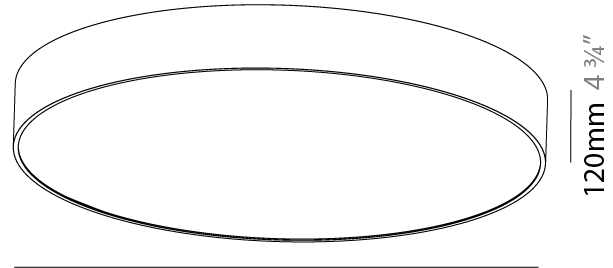

1. To build a product code in our configurator select the specify button on the base model # product page
2. To build a manual product code on this datasheet choose from the options listed below in blue font and add the suffix to the base model #

GENERAL

Series: Sign
Brand: Prolicht
Division: Architectural
Mounting Type: Surface
Mounting Location: Ceiling
Subcategory: Ambient

PHYSICAL

Shape: Round
Diameter (mm): 1250
Diameter (in): 49 3/16
Height (mm): 120
Height (in): 4 3/4
Light Distribution: Direct
Weight (kg): 27.9
Weight (lbs): 61.509
Diffuser: PMMA - Opal
Fixture Finish: SSR / BKV / CWI / CRY / HAB / LAG / UFT / ITA / RUA / RUR / MIC / FTG / MYG / TWT / LOD / PUS / FRO / FUP / KIA / POP / BLS / SPG / MEY / GOH / GUM / CHC / COM / ABZ / JAG / OBR / MOS / ROR
Fixture Material: Extruded Aluminum / Steel

ELECTRICAL

Lamp Type: LED (Zhaga Standard)
Input Wattage (W): 214.5
Total Output Wattage (W): 183
Dimming: Tri-Mode (Non-Dimming and Phase Dimming (120Vac only) and 0-10V Dimming)
Driver Included: Yes
Driver Location: Integrated
Driver Type: Constant Current - Universal
Driver Class: Class 1
Input Voltage (V): 120 - 277
Constant Current (MA): 500

LED

Color Temperature (°K): 2700 / 3000 / 3500 / 4000
Max. Delivered Lumen (lm): 18880 / 20306 / 20720
CRI: >80 CRI
Efficiency (%): 78
Lamp Life (hrs): 50000

OPTICAL

RATINGS AND CERTIFICATIONS

Certified By: Certified for North American Standards
IP rating: IP20

Ø 1250mm 49 3/16"